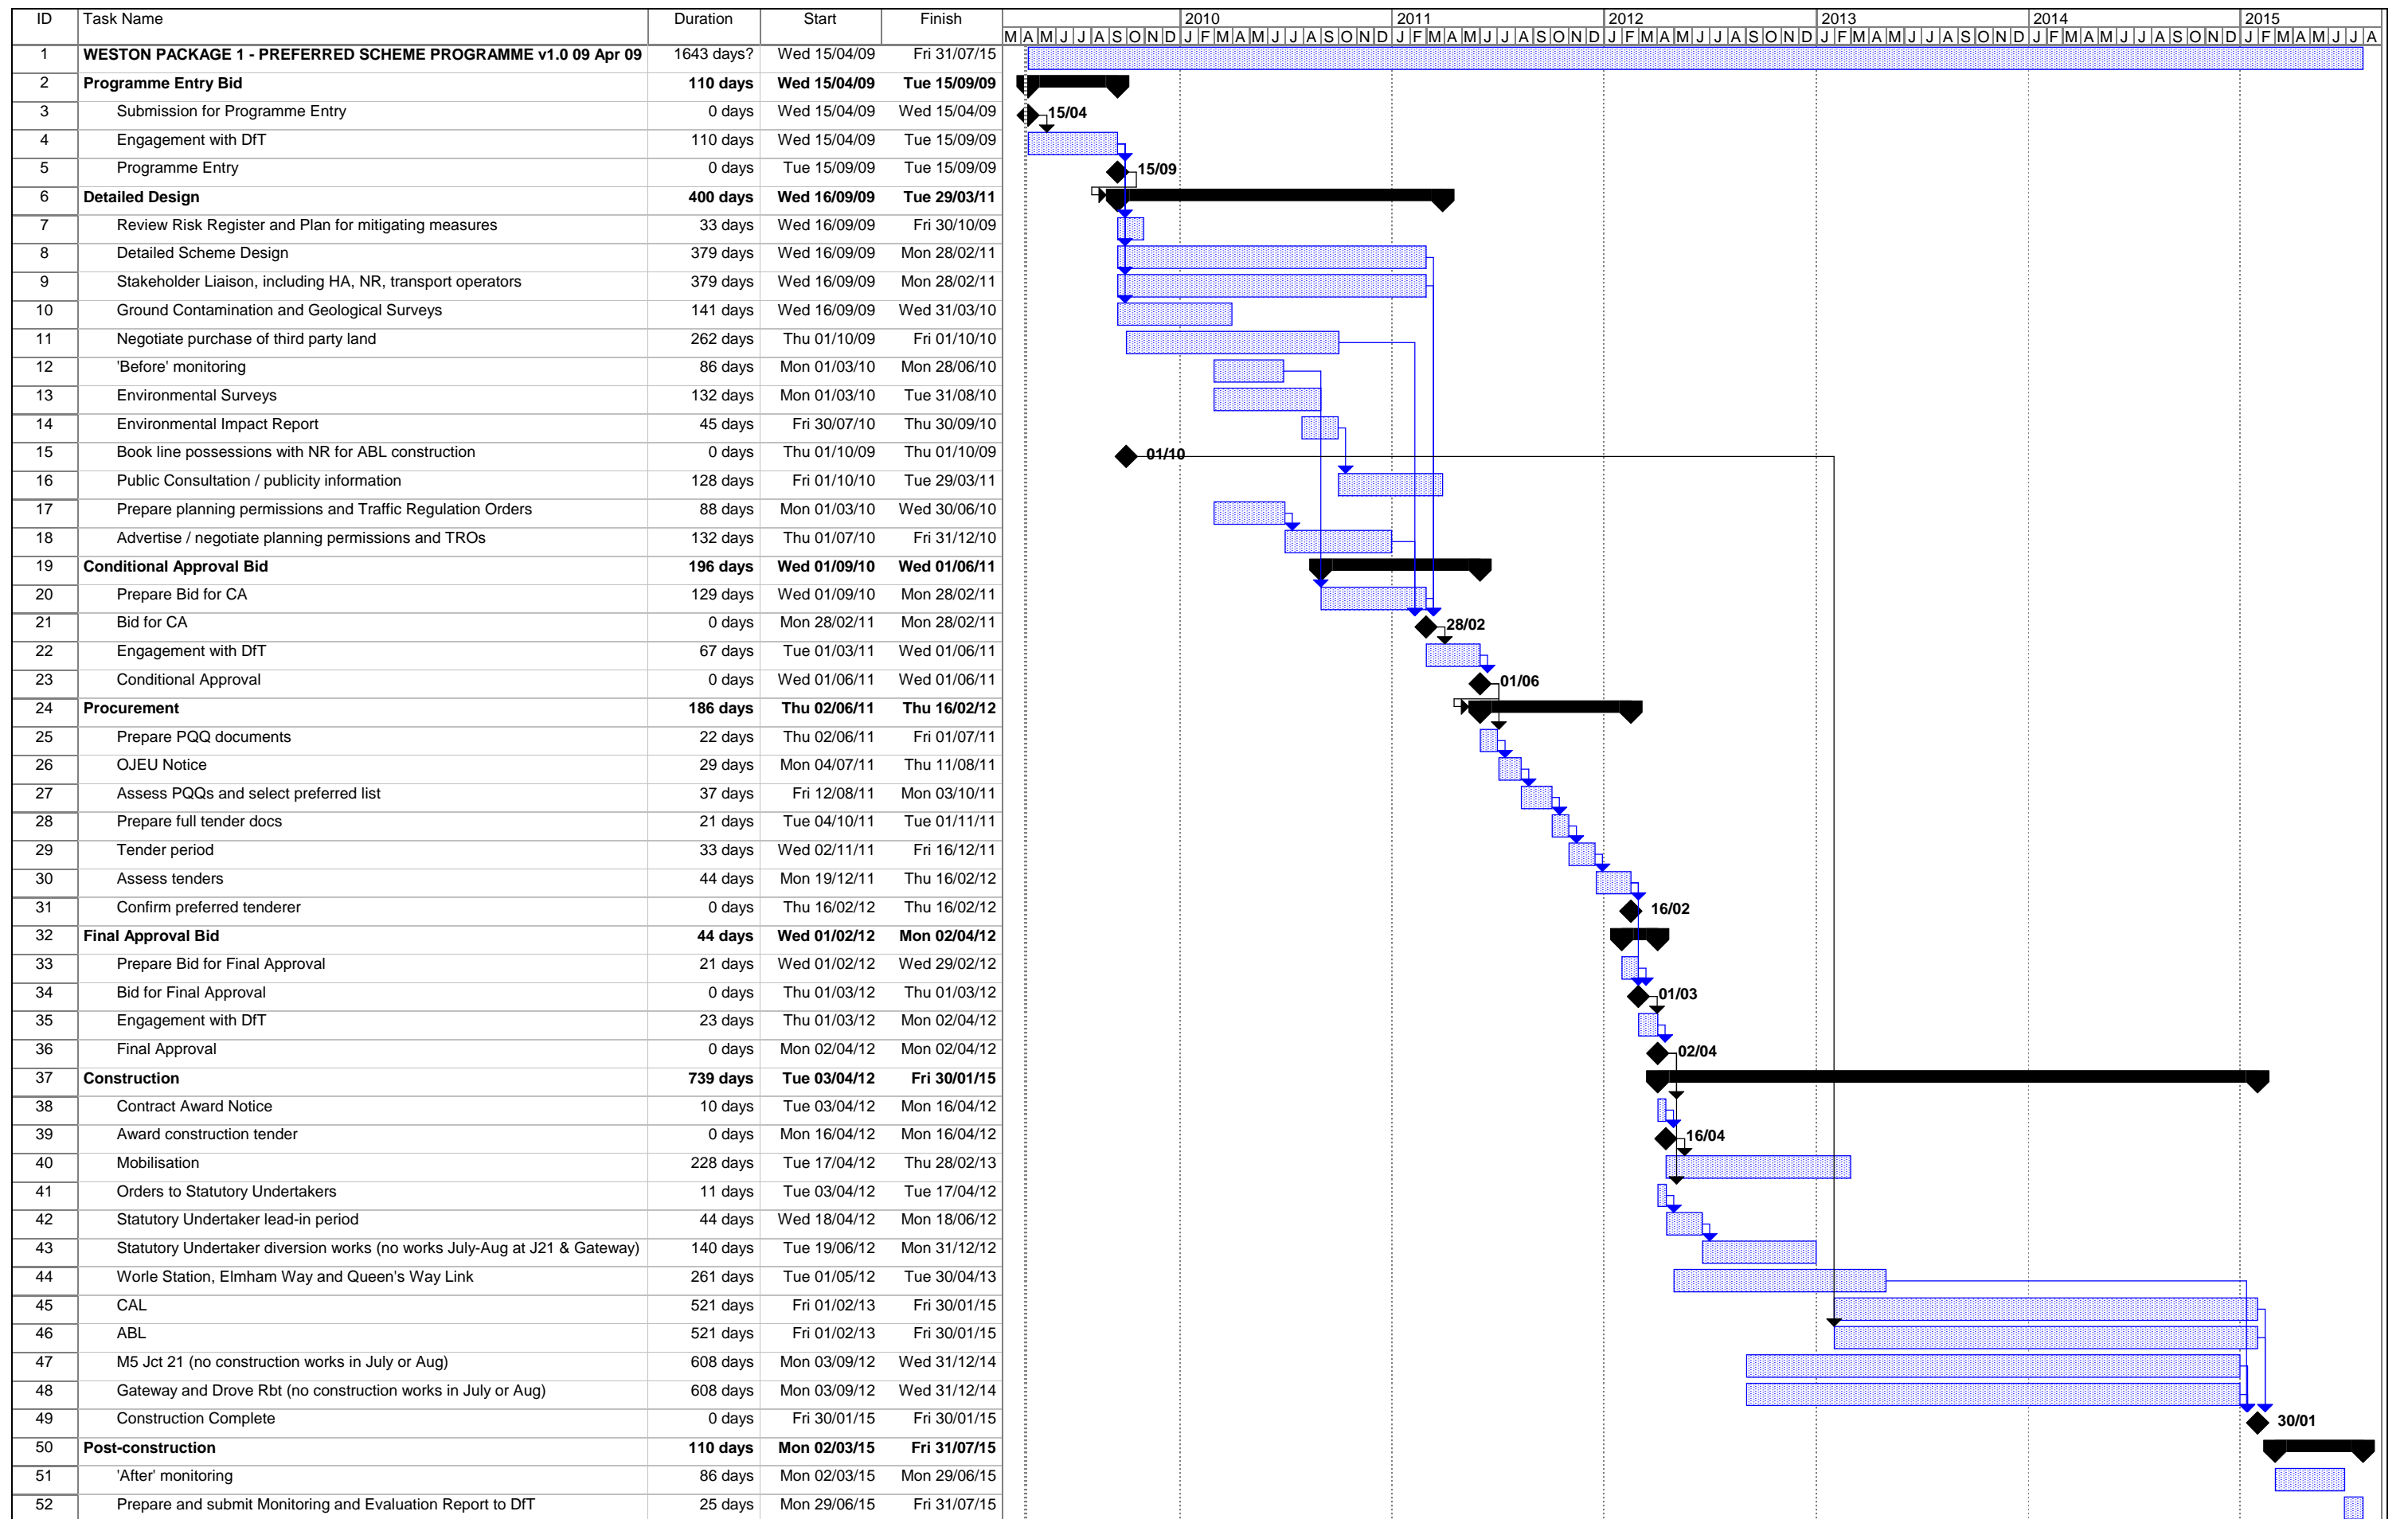

Appendix 4.1

Project Programme

Project: WP1 Project Programme PS v
Date: Thu 09/04/09

Task		Progress		Summary		External Tasks		Deadline	
Split		Milestone		Project Summary		External Milestone			

Project: WP1 Project Programme LC
Date: Thu 09/04/09

Task		Progress		Summary		External Tasks		Deadline	
Split		Milestone		Project Summary		External Milestone			

Page 1