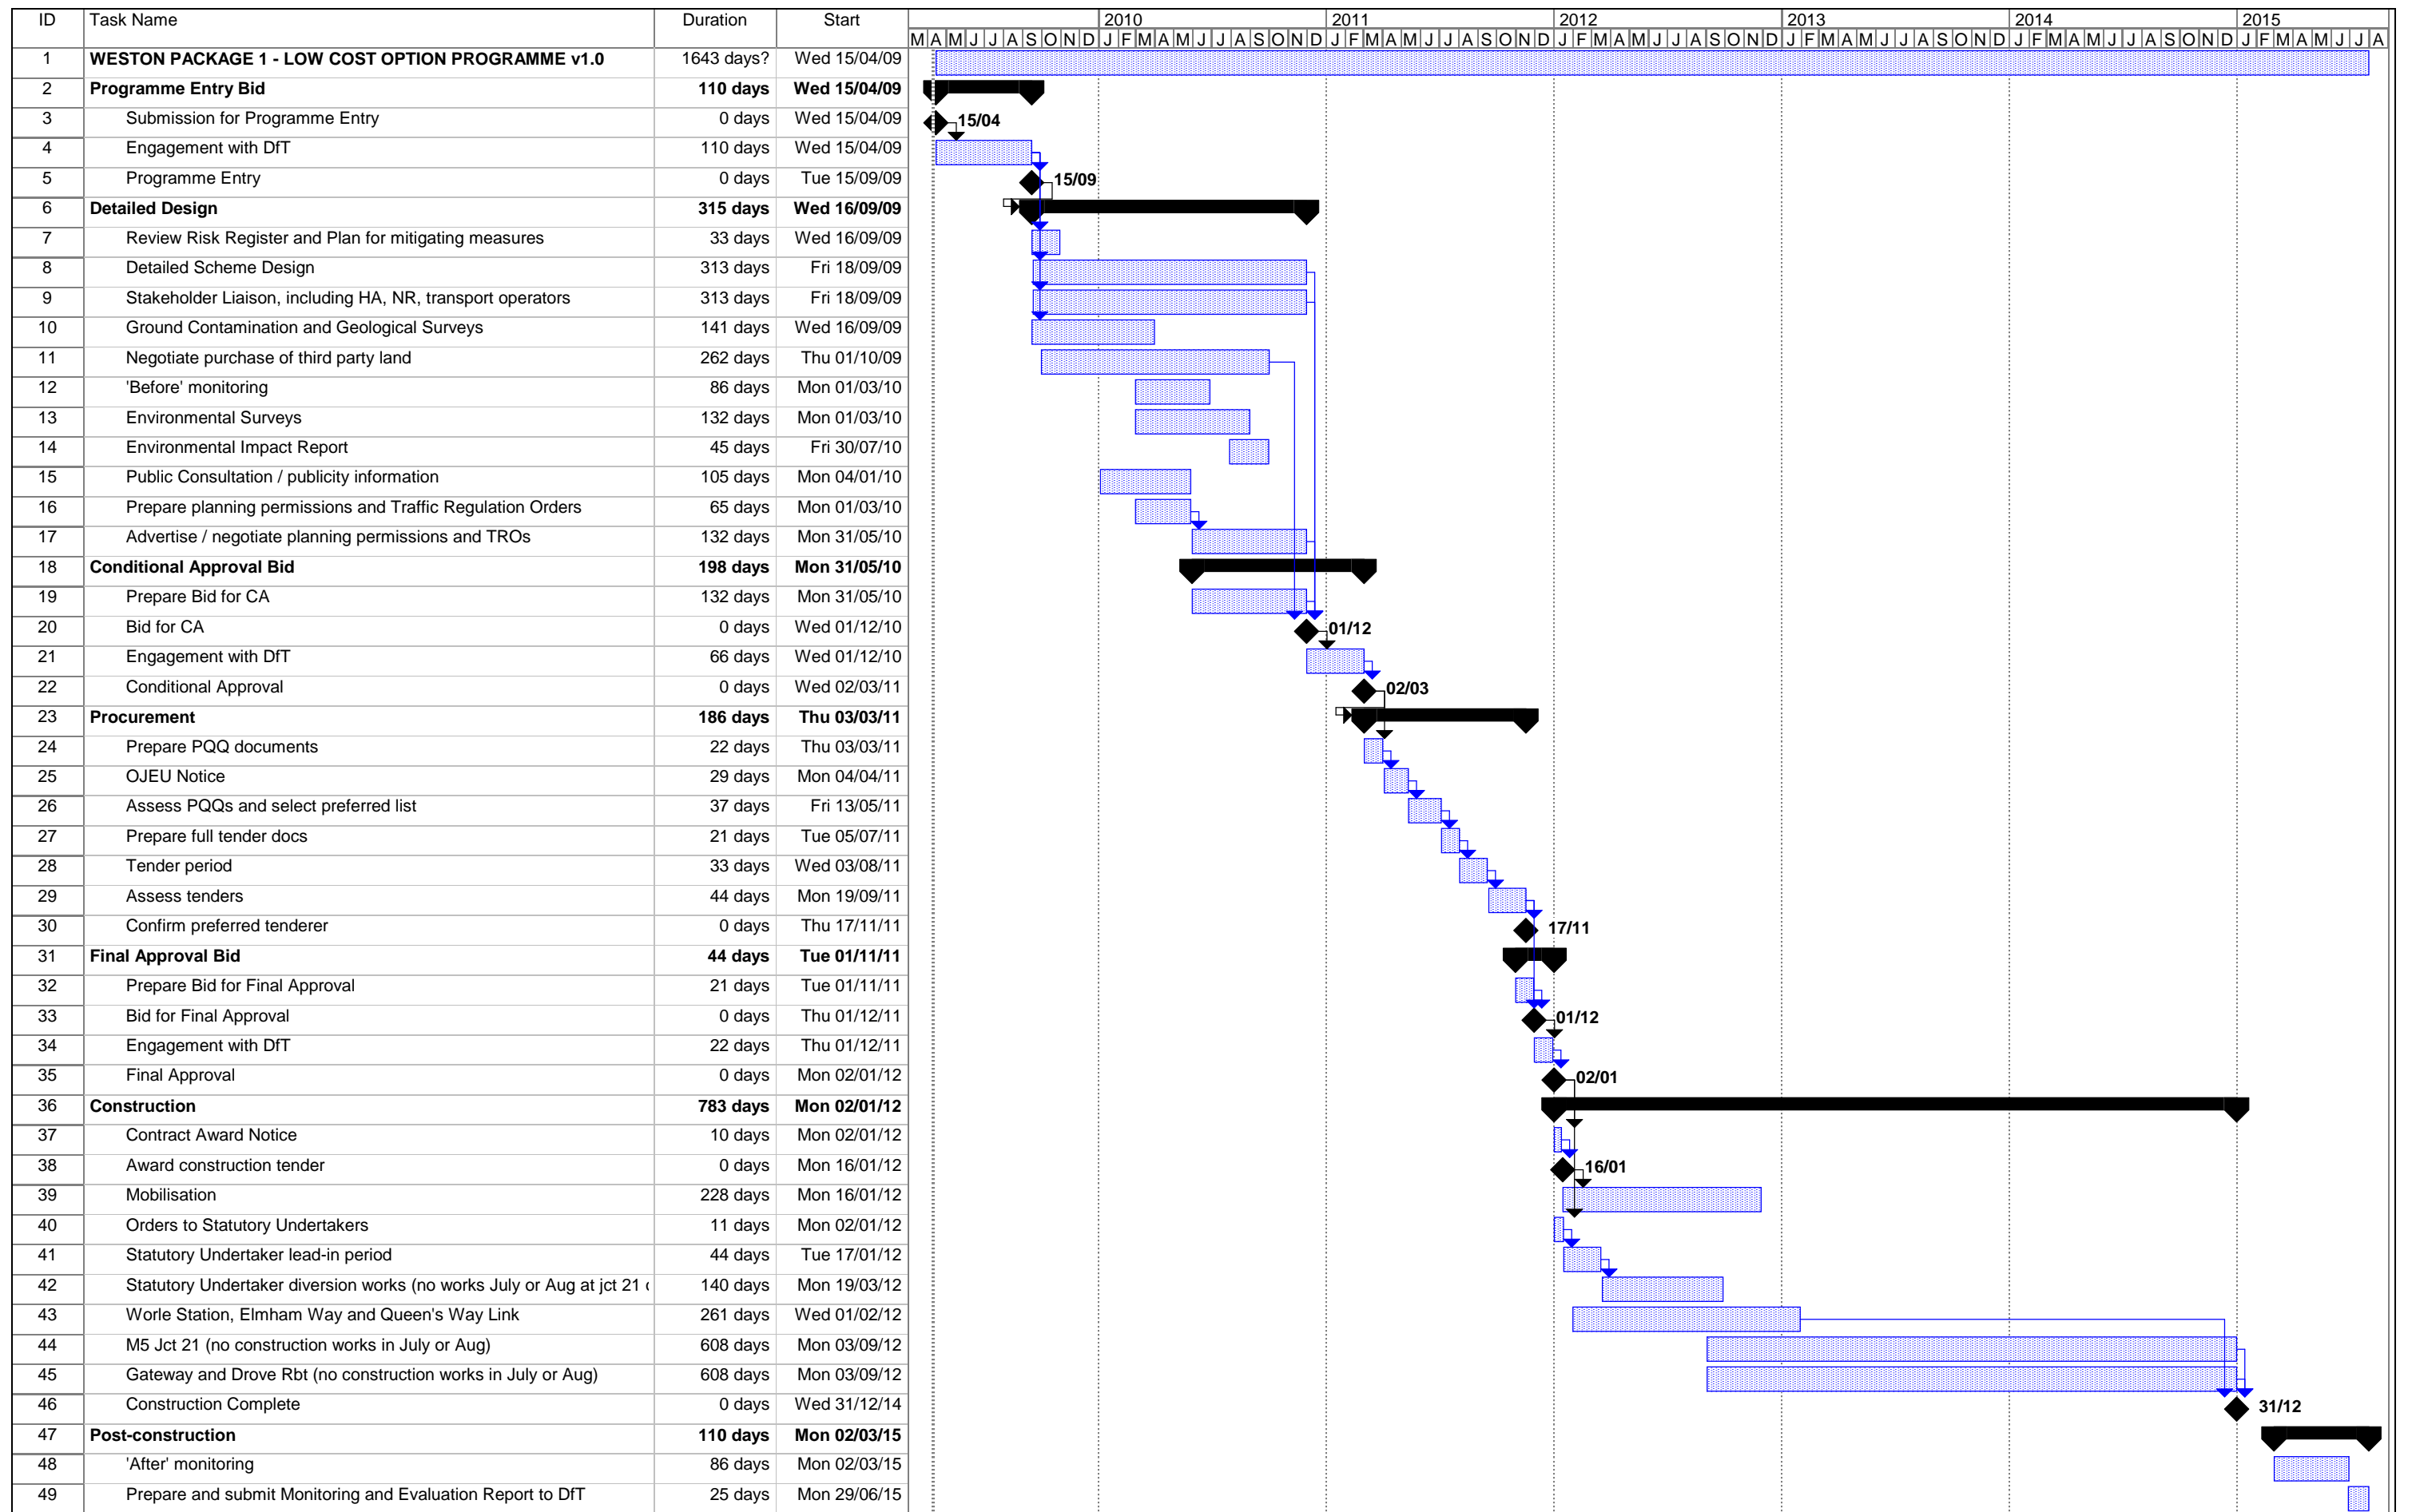

Appendix 4.1

Project Programme

Project: WP1 Project Programme PS v
Date: Thu 09/04/09

Task		Progress		Summary		External Tasks		Deadline	
Split		Milestone		Project Summary		External Milestone			

Project: WP1 Project Programme LC
Date: Thu 09/04/09

Task		Progress		Summary		External Tasks		Deadline	
Split		Milestone		Project Summary		External Milestone			

Page 1