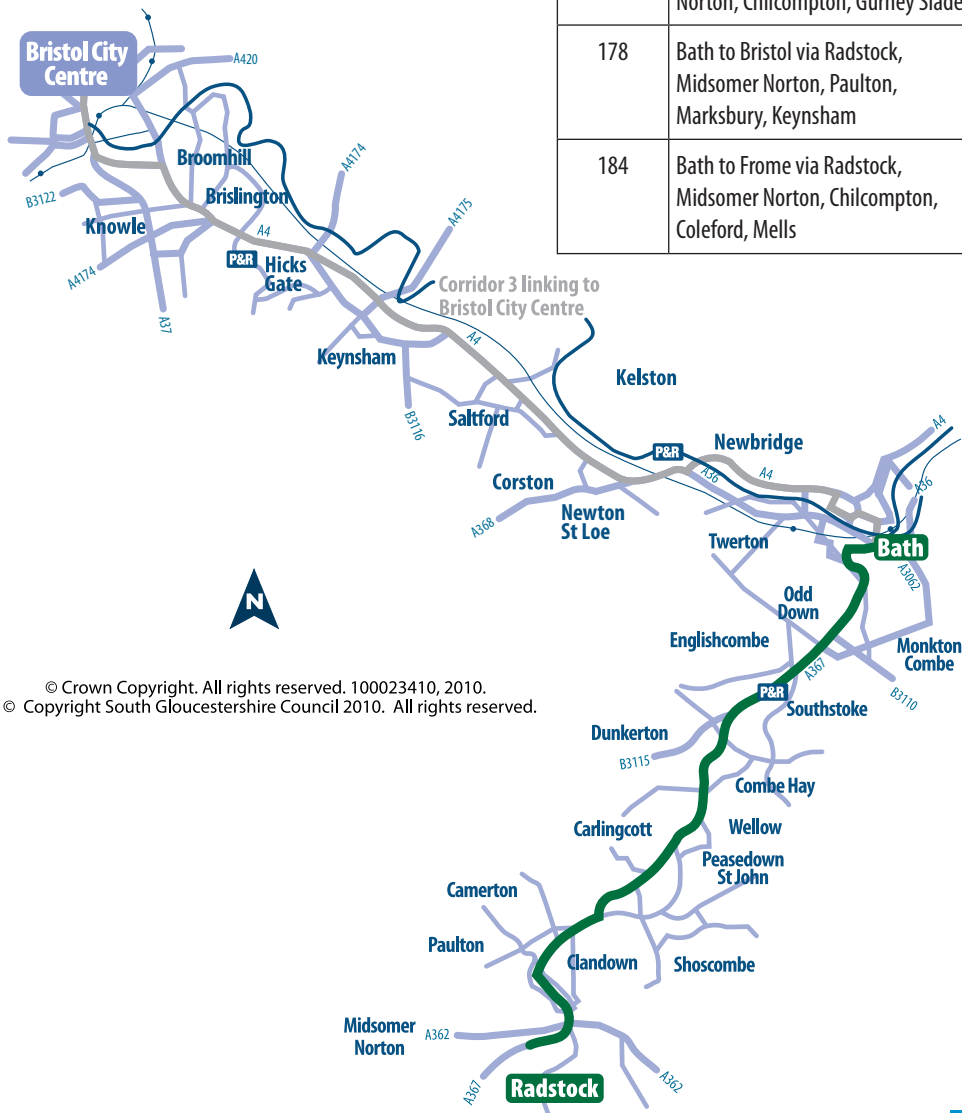

Corridor 10 - Radstock to Bath City Centre along the A376

Service number	Route
173	Bath to Wells via Radstock, Midsomer Norton, Chilcompton, Gurney Slade
178	Bath to Bristol via Radstock, Midsomer Norton, Paulton, Marksbury, Keynsham
184	Bath to Frome via Radstock, Midsomer Norton, Chilcompton, Coleford, Mells

© Crown Copyright. All rights reserved. 100023410, 2010.
© Copyright South Gloucestershire Council 2010. All rights reserved.