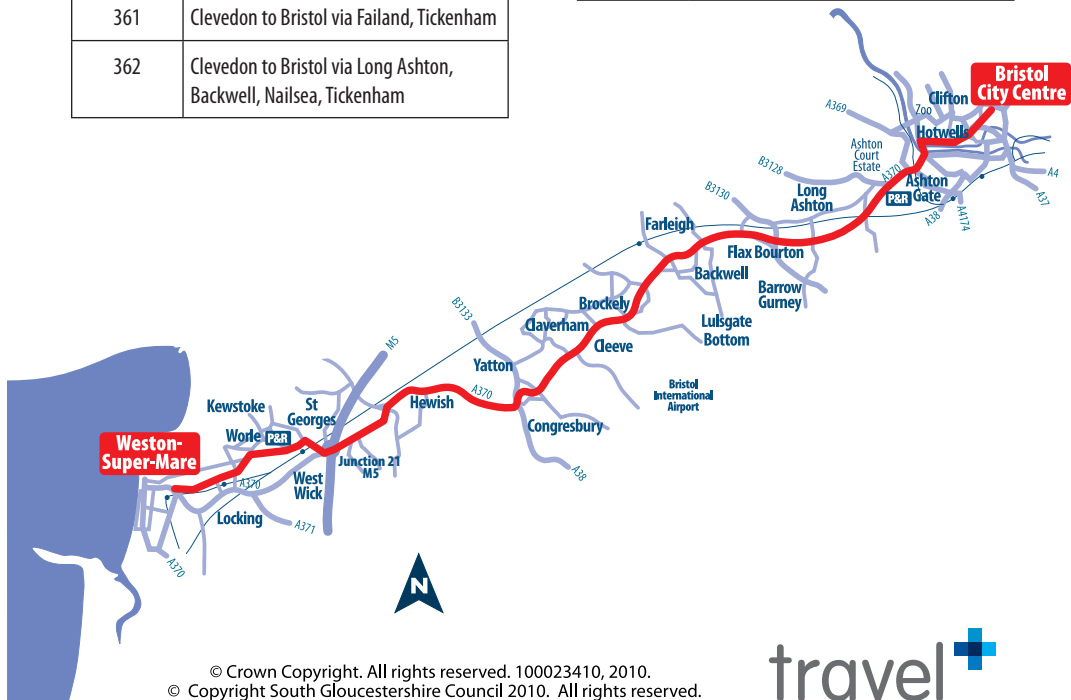

Service number	Route
510	Bedminster Down to Hotwells via Bedminster, Redcliffe and Baltic Wharf
586	Bristol to Hotwells via Easton, Eastville, Horfield, Henleaze, Redland, Clifton
587	Kingswood to Hotwells via Hillfields, Fishponds, Eastville, Horfield, Henleaze, Redland, Clifton
902	Portway Park and Ride to Broadmead via Shirehampton, Sea Mills and Temple Meads
903	Long Ashton Park and Ride to Broadmead via Temple Meads
X1	Weston-Super-Mare to Bristol via Congresbury, Backwell

Service number	Route
500	Baltic Wharf, Temple Mead, Broadmead, Harbourside, Hotwells, Baltic Wharf
510	Bedminster Down to Hotwells via Bedminster, Redcliffe and Baltic Wharf
586	Bristol to Hotwells via Easton, Eastville, Horfield, Henleaze, Redland, Clifton
587	Kingswood to Hotwells via Hillfields, Fishponds, Eastville, Horfield, Henleaze, Redland, Clifton
902	Portway Park and Ride to Broadmead via Shirehampton, Sea Mills and Temple Meads
903	Long Ashton Park and Ride to Broadmead via Temple Meads
X1	Weston-Super-Mare to Bristol via Congresbury, Backwell