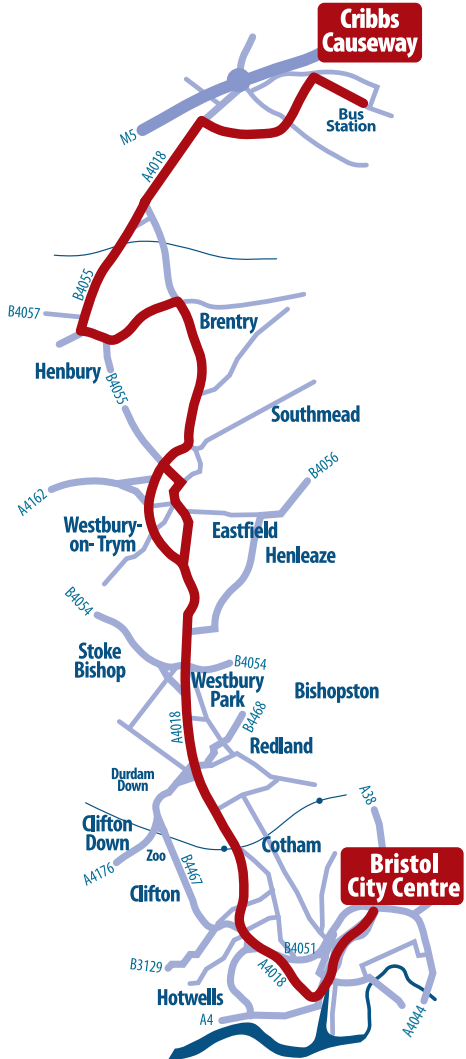

Service number	Route
U4	University of the West of England (UWE) Frenchay campus to Bristol
X10	Chepstow to Bristol
X27	Yate to Bristol via Winterbourne and Iron Action
X73	Stoke Lodge to Bristol via Bradley Stoke

© Crown Copyright. All rights reserved. 100023410, 2010.
© Copyright South Gloucestershire Council 2010. All rights reserved.

Corridor 2 - Cribbs Causeway to Bristol City Centre along the A4018

Service number	Route
1	Cribbs Causeway to Broomhill via Henbury and Bristol City Centre
8	Temple Meads, City Centre, Clifton, Redland, City Centre, Temple Meads
9	Temple Meads, City Centre, Redland, Clifton, City Centre, Temple Meads
40 & 40A	Cribbs Causeway to Bristol Old Market via Clifton Down
41	Bitton to Avonmouth via Cadbury Heath, Kingswood and Bristol
54 & 54A	Cribbs Causeway to Stockwood via Southmead, Bristol, Temple Meads and Knowle
624	Severn Beach to Bristol via Pilning and Hallen
N7	Bristol to Lawrence Weston via Stoke Bishop, Sea Mills, Shirehampton and Avonmouth
U5	UWE Frenchay campus to Bristol via Filton Avenue and Clifton Down

***Bold services are showcase routes with new or improved buses as part of GBBN investment.**

Corridor 3 - Bath to Bristol City Centre along the A4

Service number	Route
1	Cribbs Causeway to Broomhill via Henbury and Bristol
57	Stock wood to Bristol via Brislington and Temple Meads
67	Bristol to West Harptree via Temple Meads, Brislington, Stockwood, Chew Magna, Chew Stoke
178	Bath to Bristol via Radstock, Midsomer Norton, Paulton, Marksburys, Keynsham
339	Bath to Bristol via Newbridge, Saltford, Keynsham, Brislington