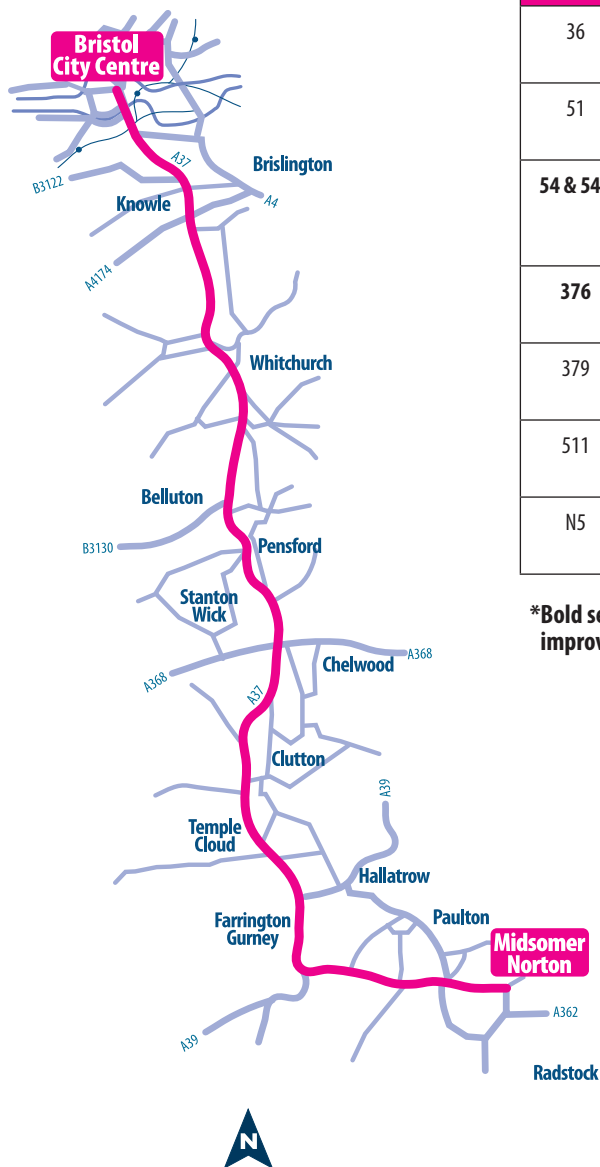

Corridor 6 - Midsomer Norton to Bristol City Centre along the A37

Service number	Route
36	Bristol to Withywood via Barton Hill, Wotton Road, Brislington, Knowle
51	Bristol to Rookery Farm via Temple Meads, Knowle, Hengrove, Windways
54 & 54A	Cribbs Causeway to Stockwood via Southmead, Bristol, Temple Meads and Knowle
376	Bristol to Street via Clutton, Farrington Gurney, Wells, Glastonbury
379	Bristol to Shepton Mallet via Clutton, Paulton, Midsomer Norton, Radstock
511	Stockwood to Bedminster via Hengrove and Knowle
N5	Bristol to Whitchurch via Knowle and Hengrove

*Bold services are showcase routes with new or improved buses as part of GBBN investment.