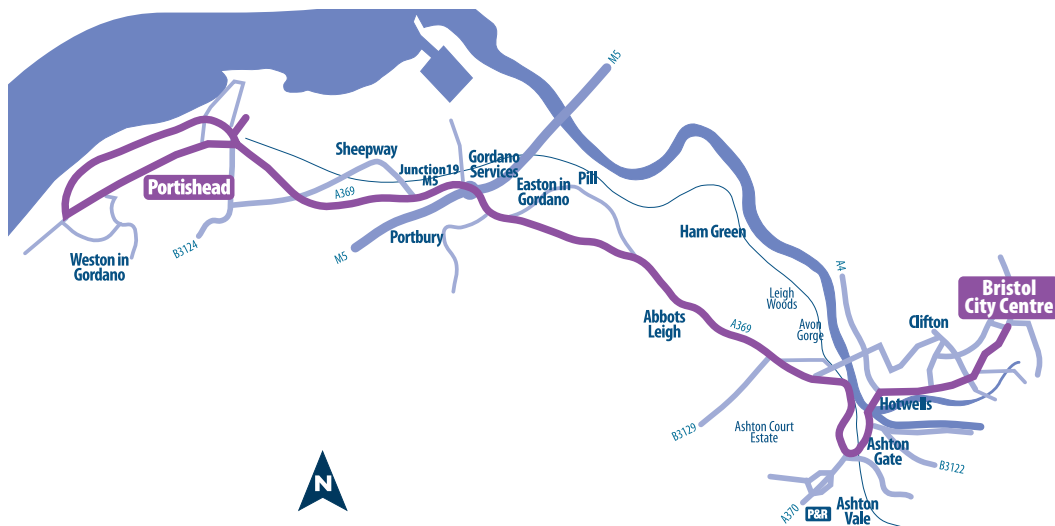

Corridor 8 - Weston-Super-Mare to Bristol City Centre along the A370

Service number	Route
351	Weston-Super-Mare to Bristol via Congresbury, Yatton, Backwell
352	Weston-Super-Mare to Bristol via Congresbury, Yatton, North End, Backwell, Long Ashton
353	Weston-Super-Mare to Bristol via Congresbury, Yatton, Backwell, Long Ashton
354	Nailsea to Bristol via Long Ashton, Wraxall
357	Potishead to Bristol via Abbots Leigh, Port Marine
358	Portishead to Bristol via Abbots Leigh, Pill
359	Portishead to Bristol via Abbots Leigh, Pill, Sheepway
361	Clevedon to Bristol via Failand, Tickenham
362	Clevedon to Bristol via Long Ashton, Backwell, Nailsea, Tickenham

Service number	Route
510	Bedminster Down to Hotwells via Bedminster, Redcliffe and Baltic Wharf
586	Bristol to Hotwells via Easton, Eastville, Horfield, Henleaze, Redland, Clifton
587	Kingswood to Hotwells via Hillfields, Fishponds, Eastville, Horfield, Henleaze, Redland, Clifton
902	Portway Park and Ride to Broadmead via Shirehampton, Sea Mills and Temple Meads
903	Long Ashton Park and Ride to Broadmead via Temple Meads
X1	Weston-Super-Mare to Bristol via Congresbury, Backwell

Service number	Route
500	Baltic Wharf, Temple Mead, Broadmead, Harbourside, Hotwells, Baltic Wharf
510	Bedminster Down to Hotwells via Bedminster, Redcliffe and Baltic Wharf
586	Bristol to Hotwells via Easton, Eastville, Horfield, Henleaze, Redland, Clifton
587	Kingswood to Hotwells via Hillfields, Fishponds, Eastville, Horfield, Henleaze, Redland, Clifton
902	Portway Park and Ride to Broadmead via Shirehampton, Sea Mills and Temple Meads
903	Long Ashton Park and Ride to Broadmead via Temple Meads
X1	Weston-Super-Mare to Bristol via Congresbury, Backwell