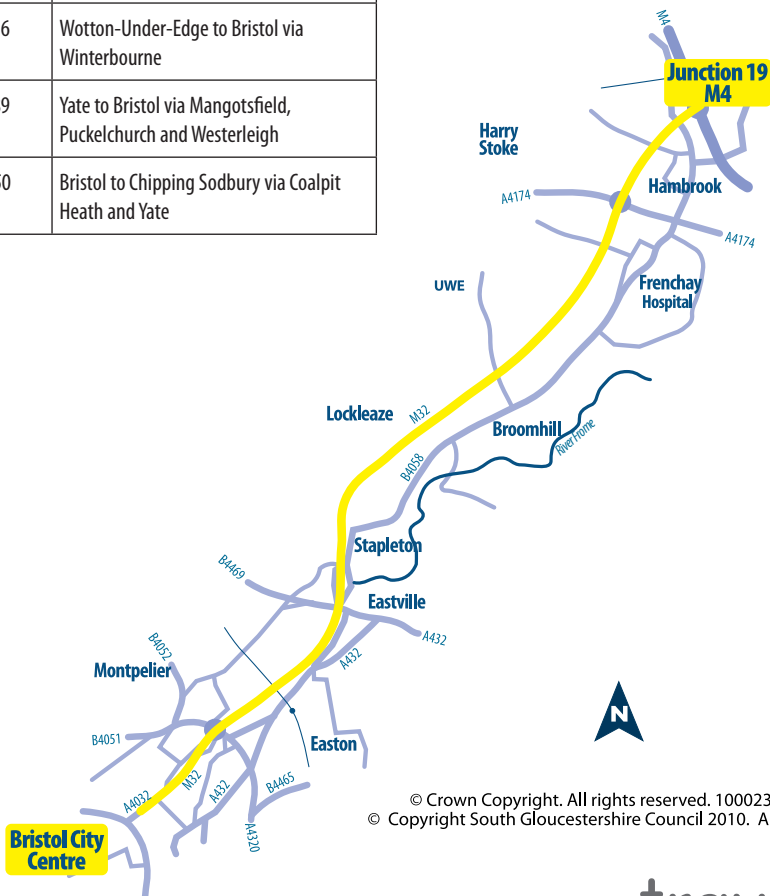

Corridor 1- M4/M32 Junction 19 to Bristol City Centre

Service number	Route
327 & 329	Yate to Bristol via Frampton Cotterell, Winterbourne and Frenchay
342 & X42	Chipping Sodbury to Bristol via Yate and Coalpit Heath
462	Emersons Green to Temple Meads via Blackhorse
462A	Downend to Temple Meads via Bromley Heath
626	Wotton-Under-Edge to Bristol via Winterbourne
689	Yate to Bristol via Mangotsfield, Puckelchurch and Westerleigh
N50	Bristol to Chipping Sodbury via Coalpit Heath and Yate

Service number	Route
U4	University of the West of England (UWE) Frenchay campus to Bristol
X10	Chepstow to Bristol
X27	Yate to Bristol via Winterbourne and Iron Action
X73	Stoke Lodge to Bristol via Bradley Stoke

© Crown Copyright. All rights reserved. 100023410, 2010.
© Copyright South Gloucestershire Council 2010. All rights reserved.

Corridor 2 - Cribbs Causeway to Bristol City Centre along the A4018

Service number	Route
1	Cribbs Causeway to Broomhill via Henbury and Bristol City Centre
8	Temple Meads, City Centre, Clifton, Redland, City Centre, Temple Meads
9	Temple Meads, City Centre, Redland, Clifton, City Centre, Temple Meads
40 & 40A	Cribbs Causeway to Bristol Old Market via Clifton Down
41	Bitton to Avonmouth via Cadbury Heath, Kingswood and Bristol
54 & 54A	Cribbs Causeway to Stockwood via Southmead, Bristol, Temple Meads and Knowle
624	Severn Beach to Bristol via Pilning and Hallen
N7	Bristol to Lawrence Weston via Stoke Bishop, Sea Mills, Shirehampton and Avonmouth
U5	UWE Frenchay campus to Bristol via Filton Avenue and Clifton Down