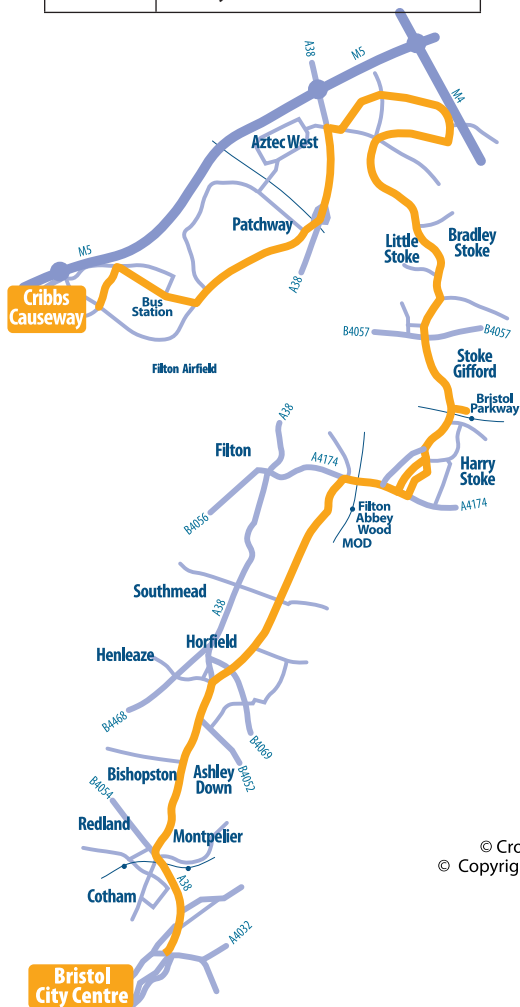

Corridor 4 - The Mall, Cribbs Causeway to Bristol City Centre via Bradley Stoke

Service number	Route
70	UWE Frenchay Campus to Bristol via Filton Avenue and Ashley Down
71 & 71A	Bradley Stoke to Bristol via Filton Avenue
72	Bradley Stoke to Bristol via Filton Avenue
73 & 73A & 73B	Cribbs Causeway to Bristol via Bradley Stoke

Service number	Route
U1	UWE Bower Ashton Campus to Frenchay Campus via Southville, Temple Meads, Broadmead, Filton Avenue
U2	Bristol City Centre to UWE Frenchay Campus via Broadmead, Filton Avenue
U5	UWE Frenchay campus to Bristol via Filton Avenue and Clifton Down
X73	Stoke Lodge to Bristol via Bradley Stoke
517	Emersons Green to Avonmouth via Frenchay, Southmead
518	Emersons Green to Shirehampton via Frenchay, Southmead
581	Hanham to Chipping Sodbury via Kingswood, Fishponds, UWE
X42	Chipping Sodbury to Bristol via Yate and Coalpit Heath
X73	Stoke Lodge to Bristol via Bradley Stoke

*Bold services are showcase routes with new or improved buses as part of GBBN investment.

© Crown Copyright. All rights reserved. 100023410, 2010.
© Copyright South Gloucestershire Council 2010. All rights reserved.