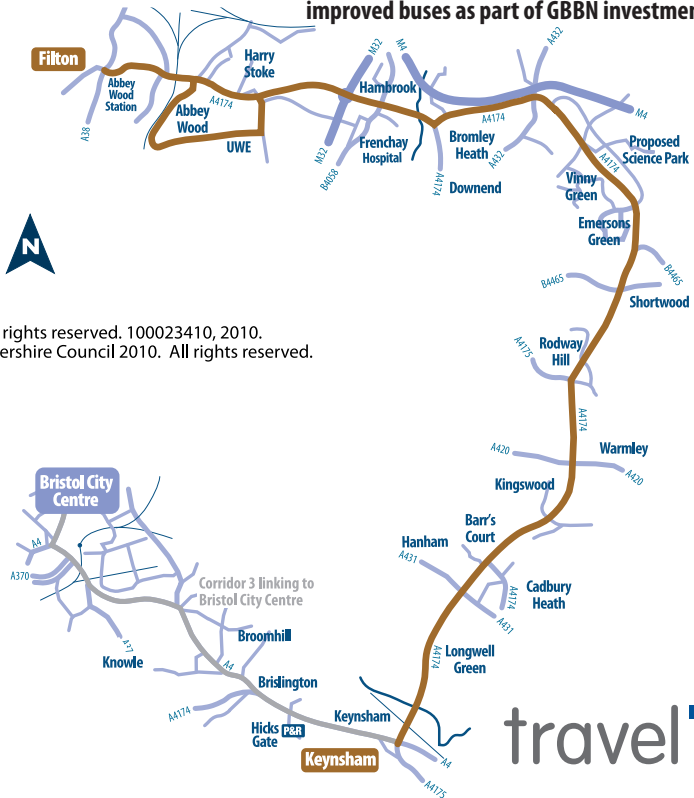

Corridor 7 - Filton Roundabout to Hicks Gate Roundabout via A4174

Service number	Route
4	Downend to Bristol via Bromley Heath, Frenchay, Eastville
70	UWE Frenchay Campus to Bristol via Filton Avenue and Ashley Down
73 & 73A & 73B	Cribbs Causeway to Bristol via Bradley Stoke
312	Thornbury to Fishponds via Alveston, Bristol Parkway, UWE
318	Keynsham to Cribbs Causeway via Kingswood, Frenchay
319	Bath to Cribbs Causeway via Kingswood, Frenchay, UWE

Service number	Route
462	Emersons Green to Temple Meads via Blackhorse
517	Emersons Green to Avonmouth via Frenchay, Southmead
518	Emersons Green to Shirehampton via Frenchay, Southmead
581	Hanham to Chipping Sodbury via Kingswood, Fishponds, UWE
X42	Chipping Sodbury to Bristol via Yate and Coalpit Heath
X73	Stoke Lodge to Bristol via Bradley Stoke

*Bold services are showcase routes with new or improved buses as part of GBBN investment.

© Crown Copyright. All rights reserved. 100023410, 2010.
© Copyright South Gloucestershire Council 2010. All rights reserved.